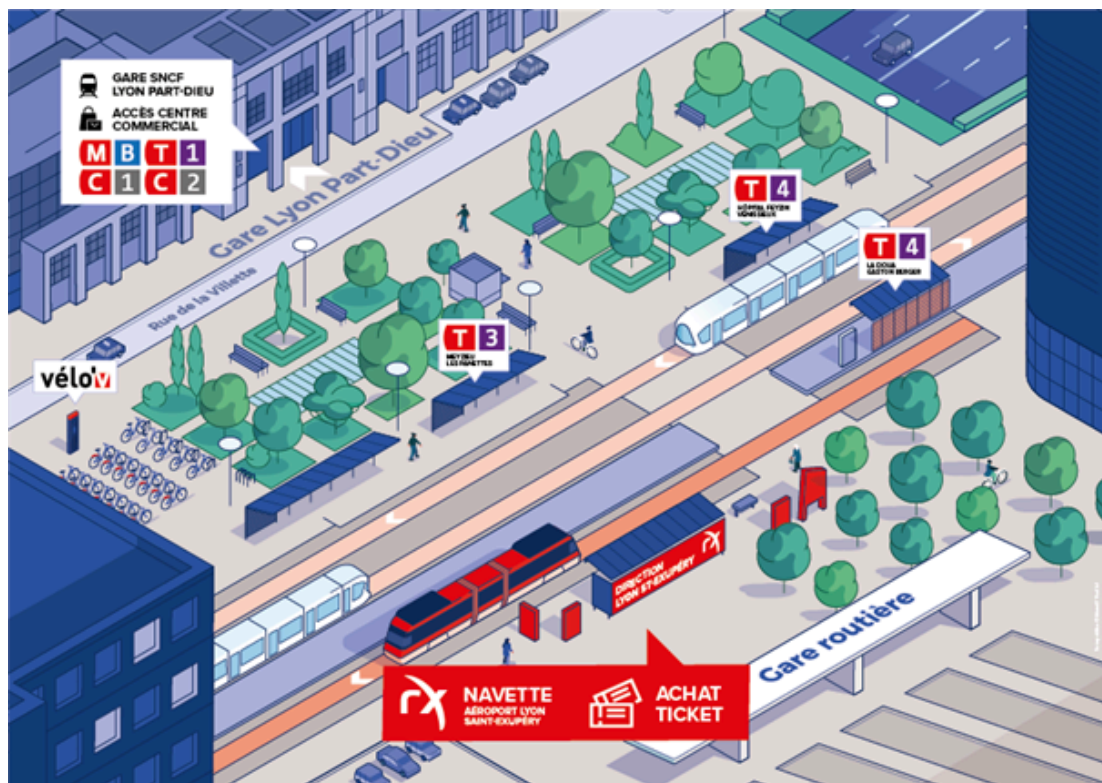

How to get to the INSA Lyon campus from Gare Part-Dieu

From Gare Part-Dieu to INSA Lyon

The TCL network (www.tcl.fr/) allows you to reach the INSA Lyon campus. The app or the TCL website will help you to move around the city.

The T1 and the T4 tramways connect the campus to downtown Lyon. From the Rhônexpress station "Lyon Part-Dieu", you can take the T4 to "Gare Part-Dieu Villette" or the T1 to "Gare Part-Dieu Vivier Merle" by crossing the station. The closest tramway stops to the meeting point at INSA Lyon are "INSA Einstein" (T1) and "La Doua - Gaston Berger" (T1 and T4).

Transportation is not free. Tickets can be purchased on terminals at tramway and metro stops. Inside the tramways, it is also possible to pay by credit card directly on the terminals. To do so, present your contactless bank card on the red terminal. The message "Voyage validé" will be displayed. You can travel freely on the TCL network for 1 hour by validating at each connection.