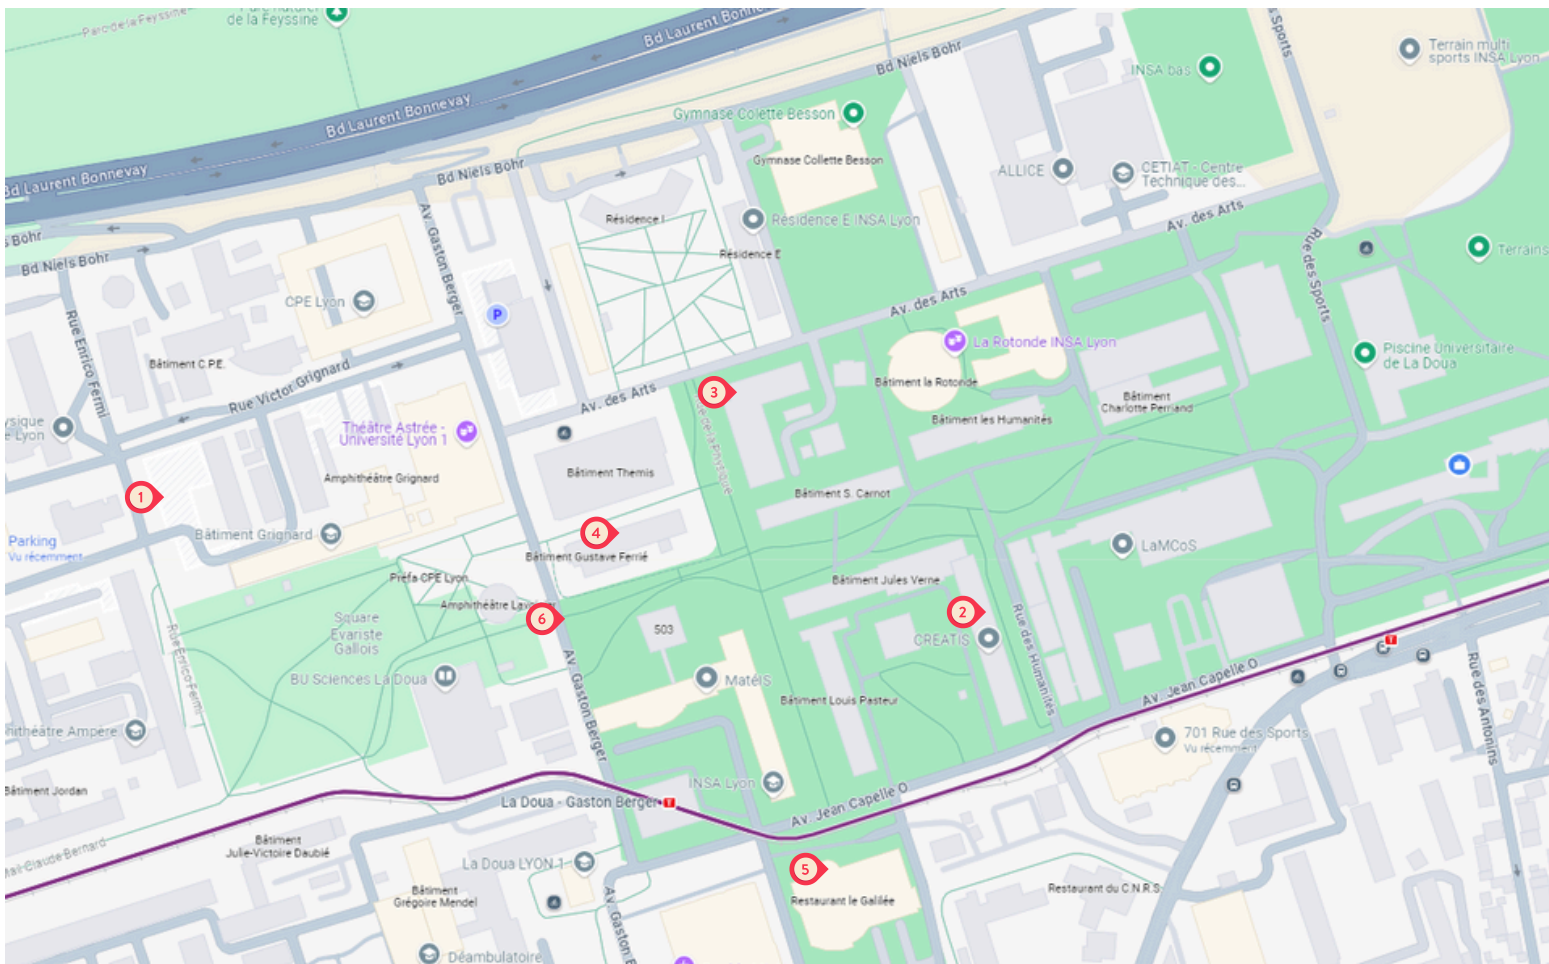

## Schedule

Time	Location	Details
9:00 - 9:30 AM	INSA Lyon campus	Arrival and welcome of participants
09:30 AM - 10:00 AM	GE department Gustave Férié bulding AE2 auditorium	INSA presentation by the International Relations Department
10:00 AM - 10:30 AM		Presentation of the UNITECH network
10:30 AM - 11:00 AM		GE presentation, followed by a presentation of student life
11:00 AM - 12:00 PM		NTNU presentation, student life
12:00 PM - 12:30/1:00 PM		Discussion with students
12:30/1:00 PM - 2:30 PM	Lunch	
2:30 PM - 5:00 PM	INSA Lyon campus	Campus tour & labs visits

## INSA Lyon Campus map

- ① INL laboratory: 3 Rue Enrico Fermi, 69100 Villeurbanne
- ② Ampère laboratory: Léonard de Vinci Bulding, 21 Av. Jean Capelle O, 69100 Villeurbanne
- ③ CITI laboratory: 6 Av. des Arts, 69100 Villeurbanne
- ④ LGEF laboratory: Gustave Ferrié Bulding, 8 Rue de la Physique, 69100 Villeurbanne
- ⑤ Restaurant Le Galilée
- ⑥ Departure point for campus tour (corner of the G. Férié building, on avenue Gaston Berger)

### From Gare Part-Dieu to INSA Lyon

The TCL network ([www.tcl.fr/](http://www.tcl.fr/)) allows you to reach the INSA Lyon campus. The app or the TCL website will help you to move around the city.

The T1 and the T4 tramways connect the campus to downtown Lyon. From the Rhônexpress station "Lyon Part-Dieu", you can take the T4 to "Gare Part-Dieu Villette" or the T1 to "Gare Part-Dieu Vivier Merle" by crossing the station. The closest tramway stops to the meeting point at INSA Lyon are "INSA Einstein" (T1) and "La Doua - Gaston Berger" (T1 and T4).